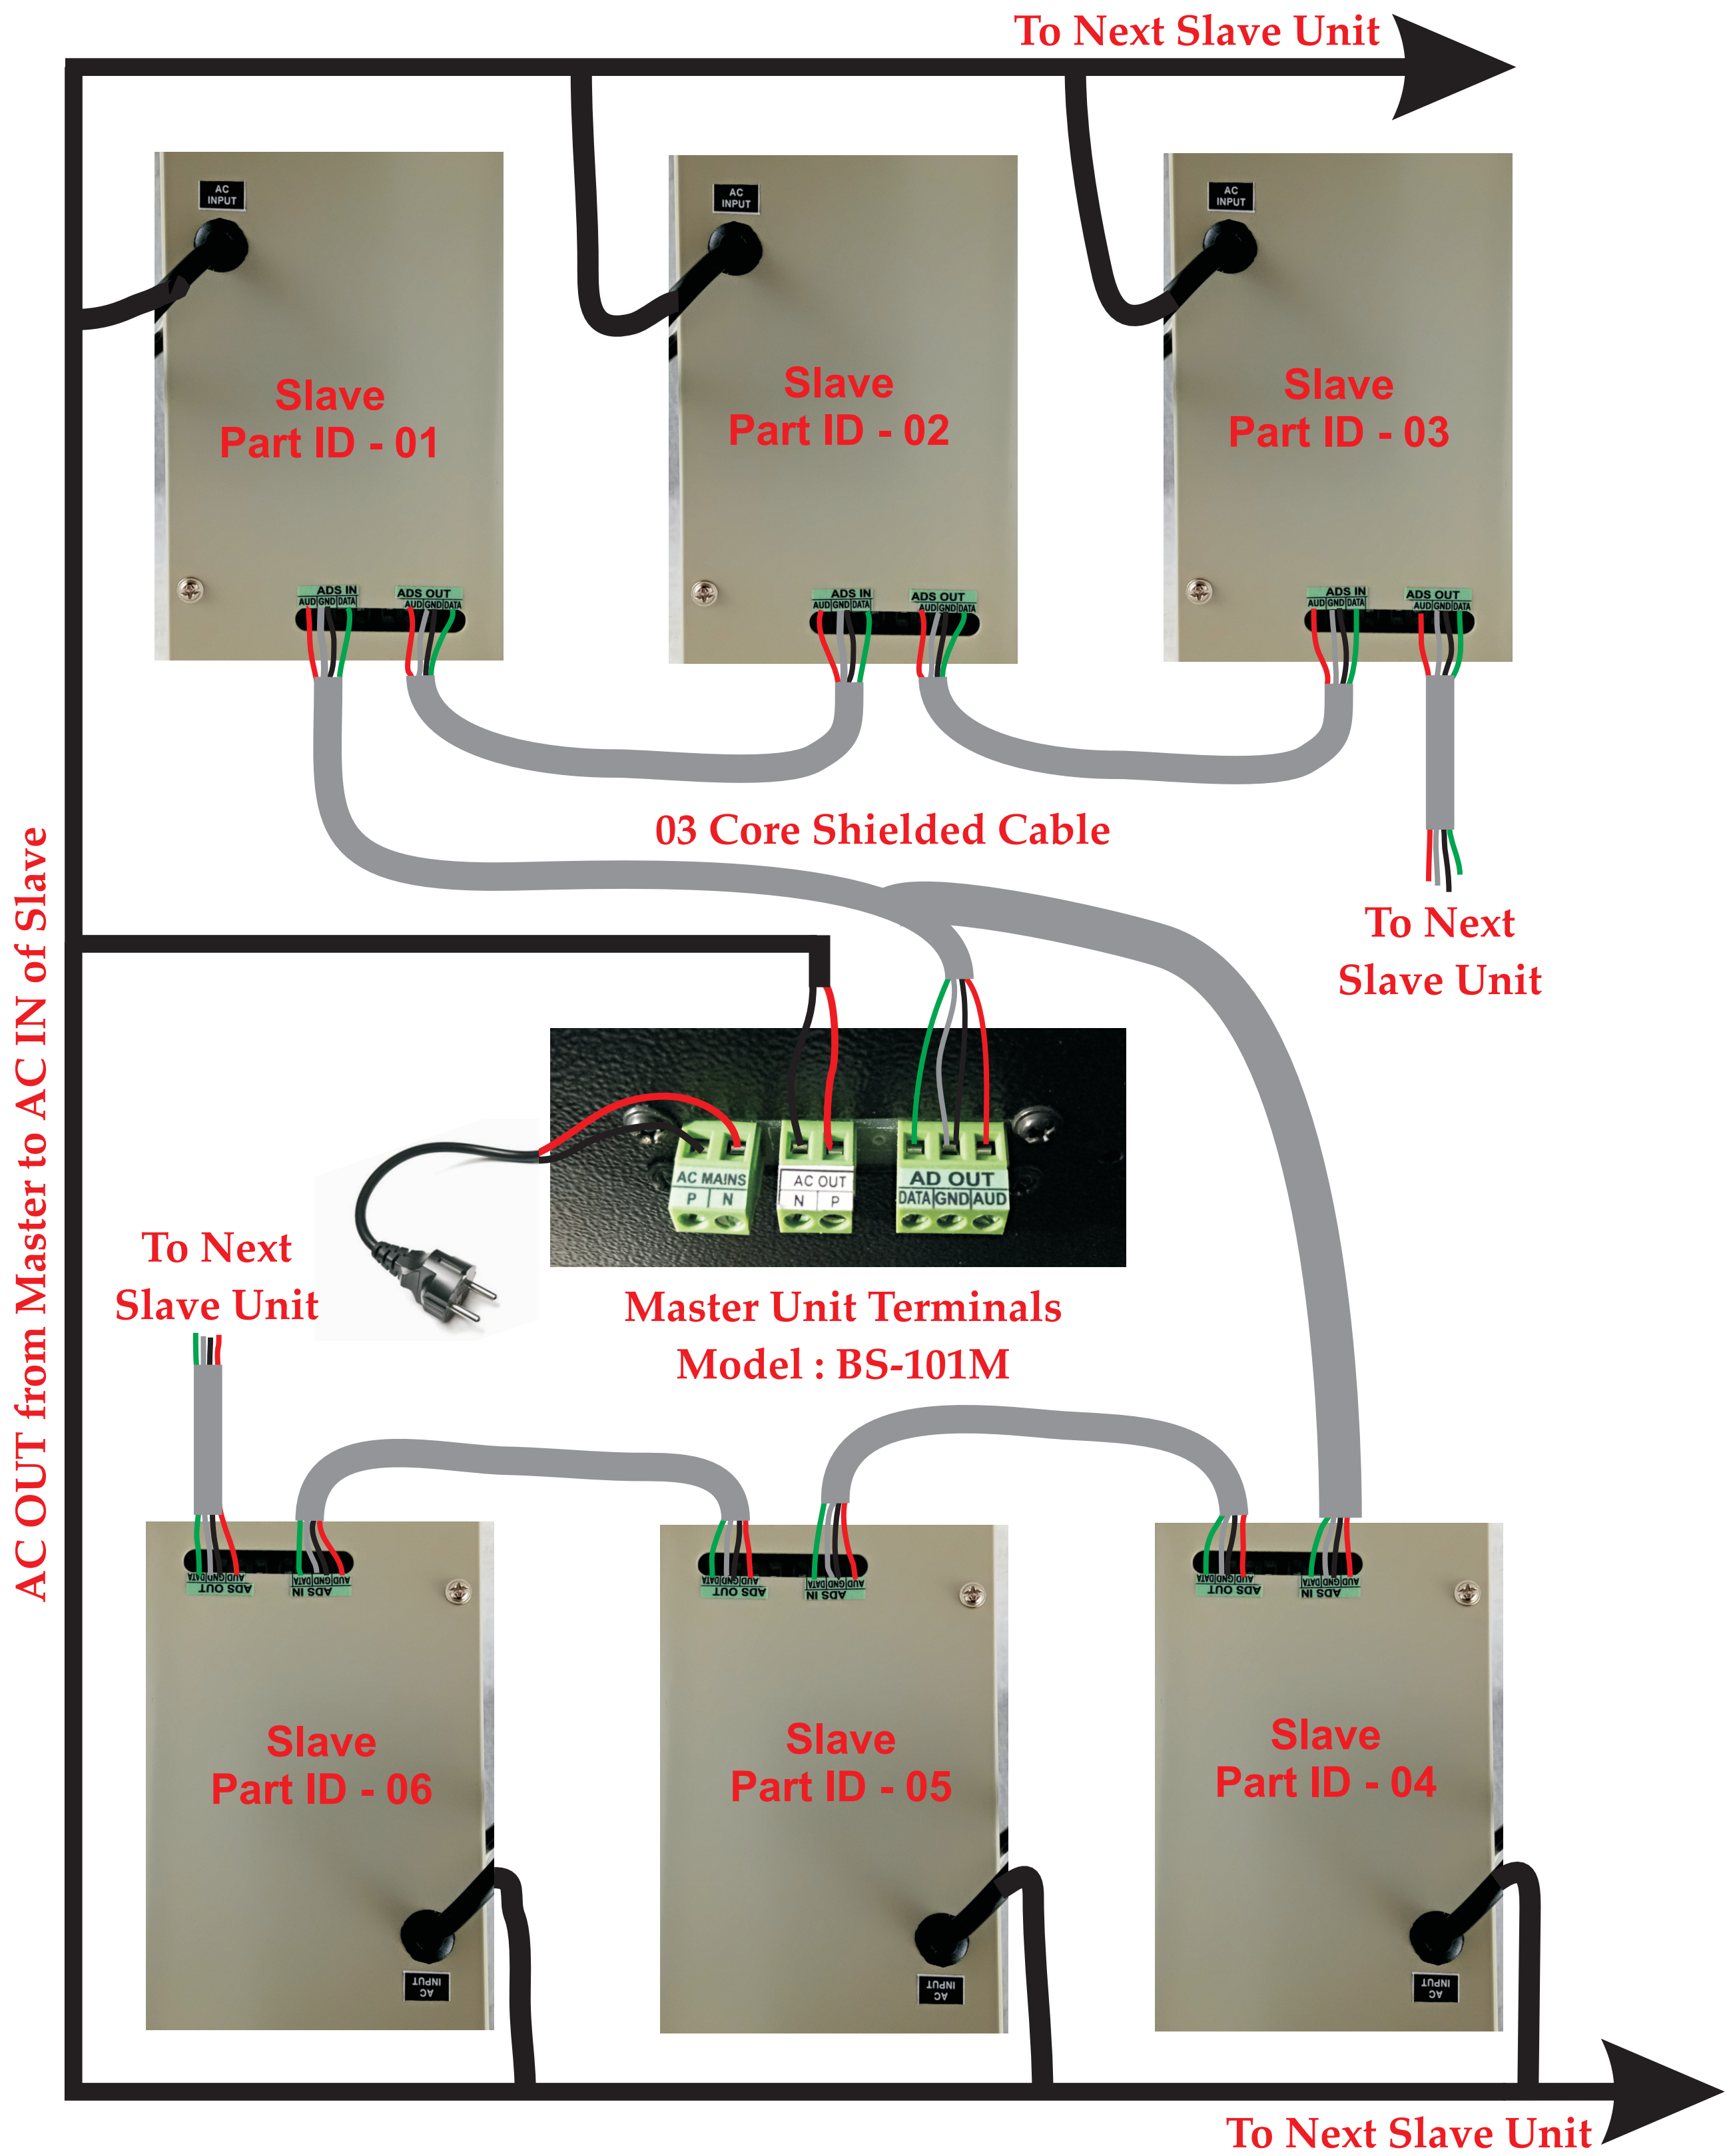

# Digital Bell & Broadcasting System

## Model : BS-101

### Conection Diagram

**02 Cables to be laid:**

- 1. 03 Core Shielded Cable
- 2. 02 Core Copper Cable

Color Code of 03 Core Shielded Cable	
	Audio
	DATA
	GND
	GND
OUTER SHIELDING	